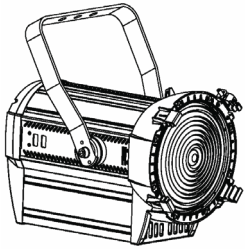

Ovation™ F-165WW

About this light

The Ovation™ F-165WW is the first Fresnel-style fixture in the new Ovation™ line of theatrical lighting fixtures from CHAUVET® Professional. Its innovative LED source, produces smooth, even washes from 13° - 41°. Powered by 16 10W LEDs, Ovation™ F-165WW delivers over 1,500 lux @ 5m (13°) without a significant temperature-related drop off. The Ovation™ F-165WW delivers this class leading output with a color temperature of 3,100K and a beautiful soft field and selectable dimming curves allow this fixture to blend into existing systems. The fixture also features an easily adjustable motorized zoom and can accommodate barn doors to aid in glare reduction and beam shaping.

Features

- DMX channels: 1, 2, and 5 channels
- Operating modes
 - 1-channel: Dimmer
 - 2-channel: Dimmer, Dimmer Fine
 - 5-channel: Dimmer, Dimmer Fine, Strobe, Zoom, Zoom Reset
- Extremely quiet operation
- Smooth dimming control
- Flat field of light
- Motorized and DMX controllable zoom angle between 13° ~ 58°

At a glance

- Extremely quiet operation
- Easily adjustable motorized zoom
- Easy-access knobs for beam and output static control

Specifications

- DMX Channels: 1, 2, or 5
- DMX Connectors: 3- and 5-pin
- Light Source: 16 (Warm White) 10W (2.7A) LEDs
50,000hrs
- Efficacy: 19 LPW (13°)
34 LPW (58°)
- Strobe Rate: 0 - 20Hz
- Beam Angle: 13°/58°
- Field Angle: 24°/70.5°
- Zoom Angle: 13° - 58°
- Illuminance: 1,730 lux @ 5m
- Color Temperature: 3,100K
- Startup Temperature: -4° - 113°F (-20°C - 45°C)
- Operating Temperature: -22° - 113°F (-30°C - 45°C)
- Cable Length: 5ft (1.5m)
- Power Linking: 5 units @ 120V; 9 units @ 208V; 10 units @ 230V
- Input Voltage: Auto-ranging 100 - 240VAC 50/60Hz
- Power and Current: 170W, 1.41A @ 120V 60Hz
166W, 0.85A @ 208V 60Hz
166W, 0.78A @ 230V 50Hz
- Weight: 14.6lbs (6.6kg)
- Size: 20 x 11 x 10.5in (508 x 279 x 267mm)
- Environment: IP20, dry location
- Approvals: CE, MET