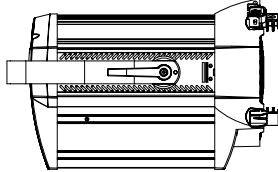

Ovation™ F-165WW

About this light

The Ovation™ F-165WW is the first Fresnel-style fixture in the new Ovation™ line of theatrical lighting fixtures from CHAUVET® Professional. Its innovative LED source, produces smooth, even washes from 13° - 41°. Powered by 16 10W LEDs, Ovation™ F-165WW delivers over 1,500 lux @ 5m (13°) without a significant temperature-related drop off. The Ovation™ F-165WW delivers this class leading output with a color temperature of 3,100K and a beautiful soft field and selectable dimming curves allow this fixture to blend into existing systems. The fixture also features an easily adjustable motorized zoom and can accommodate barn doors to aid in glare reduction and beam shaping.

Features

- DMX channels: 1, 2, and 5 channels
- Operating modes
 - 1-channel: Dimmer
 - 2-channel: Dimmer, Dimmer Fine
 - 5-channel: Dimmer, Dimmer Fine, Strobe, Zoom, Zoom Reset
- Extremely quiet operation
- Smooth dimming control
- Flat field of light
- Motorized and DMX controllable zoom angle between 13° ~ 58°

At a glance

- Extremely quiet operation
- Easily adjustable motorized zoom
- Easy-access knobs for beam and output static control

Specifications

- DMX Channels: 1, 2, or 5
- DMX Connectors: 3- and 5-pin
- Light Source: 16 (Warm White) 10W (2.7A) LEDs
50,000hrs
- Efficacy: 19 LPW (13°)
34 LPW (58°)
- Strobe Rate: 0 - 20Hz
- Beam Angle: 13°/58°
- Field Angle: 24°/70.5°
- Zoom Angle: 13° - 58°
- Illuminance: 1,730 lux @ 5m
- Color Temperature: 3,100K
- Startup Temperature: -4° - 113°F (-20°C - 45°C)
- Operating Temperature: -22° - 113°F (-30°C - 45°C)
- Cable Length: 5ft (1.5m)
- Power Linking: 5 units @ 120V; 9 units @ 208V; 10 units @ 230V
- Input Voltage: Auto-ranging 100 - 240VAC 50/60Hz
- Power and Current: 170W, 1.41A @ 120V 60Hz
166W, 0.85A @ 208V 60Hz
166W, 0.78A @ 230V 50Hz
- Weight: 14.6lbs (6.6kg)
- Size: 20 x 11 x 10.5in (508 x 279 x 267mm)
- Environment: IP20, dry location
- Approvals: CE, MET