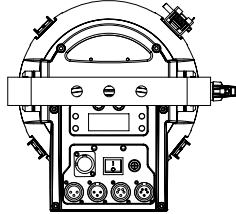

Ovation™ F-165WW

About this light

The Ovation™ F-165WW is the first Fresnel-style fixture in the new Ovation™ line of theatrical lighting fixtures from CHAUVET® Professional. Its innovative LED source, produces smooth, even washes from 13° - 41°. Powered by 16 10W LEDs, Ovation™ F-165WW delivers over 1,500 lux @ 5m (13°) without a significant temperature-related drop off. The Ovation™ F-165WW delivers this class leading output with a color temperature of 3,100K and a beautiful soft field and selectable dimming curves allow this fixture to blend into existing systems. The fixture also features an easily adjustable motorized zoom and can accommodate barn doors to aid in glare reduction and beam shaping.

Features

- DMX channels: 1, 2, and 5 channels
- Operating modes
 - 1-channel: Dimmer
 - 2-channel: Dimmer, Dimmer Fine
 - 5-channel: Dimmer, Dimmer Fine, Strobe, Zoom, Zoom Reset
- Extremely quiet operation
- Smooth dimming control
- Flat field of light
- Motorized and DMX controllable zoom angle between 13° ~ 58°

At a glance

- Extremely quiet operation
- Easily adjustable motorized zoom
- Easy-access knobs for beam and output static control

Specifications

- DMX Channels: 1, 2, or 5
- DMX Connectors: 3- and 5-pin
- Light Source: 16 (Warm White) 10W (2.7A) LEDs
50,000hrs
- Efficacy: 19 LPW (13°)
34 LPW (58°)
- Strobe Rate: 0 - 20Hz
- Beam Angle: 13°/58°
- Field Angle: 24°/70.5°
- Zoom Angle: 13° - 58°
- Illuminance: 1,730 lux @ 5m
- Color Temperature: 3,100K
- Startup Temperature: -4° - 113°F (-20°C - 45°C)
- Operating Temperature: -22° - 113°F (-30°C - 45°C)
- Cable Length: 5ft (1.5m)
- Power Linking: 5 units @ 120V; 9 units @ 208V; 10 units @ 230V
- Input Voltage: Auto-ranging 100 - 240VAC 50/60Hz
- Power and Current: 170W, 1.41A @ 120V 60Hz
166W, 0.85A @ 208V 60Hz
166W, 0.78A @ 230V 50Hz
- Weight: 14.6lbs (6.6kg)
- Size: 20 x 11 x 10.5in (508 x 279 x 267mm)
- Environment: IP20, dry location
- Approvals: CE, MET